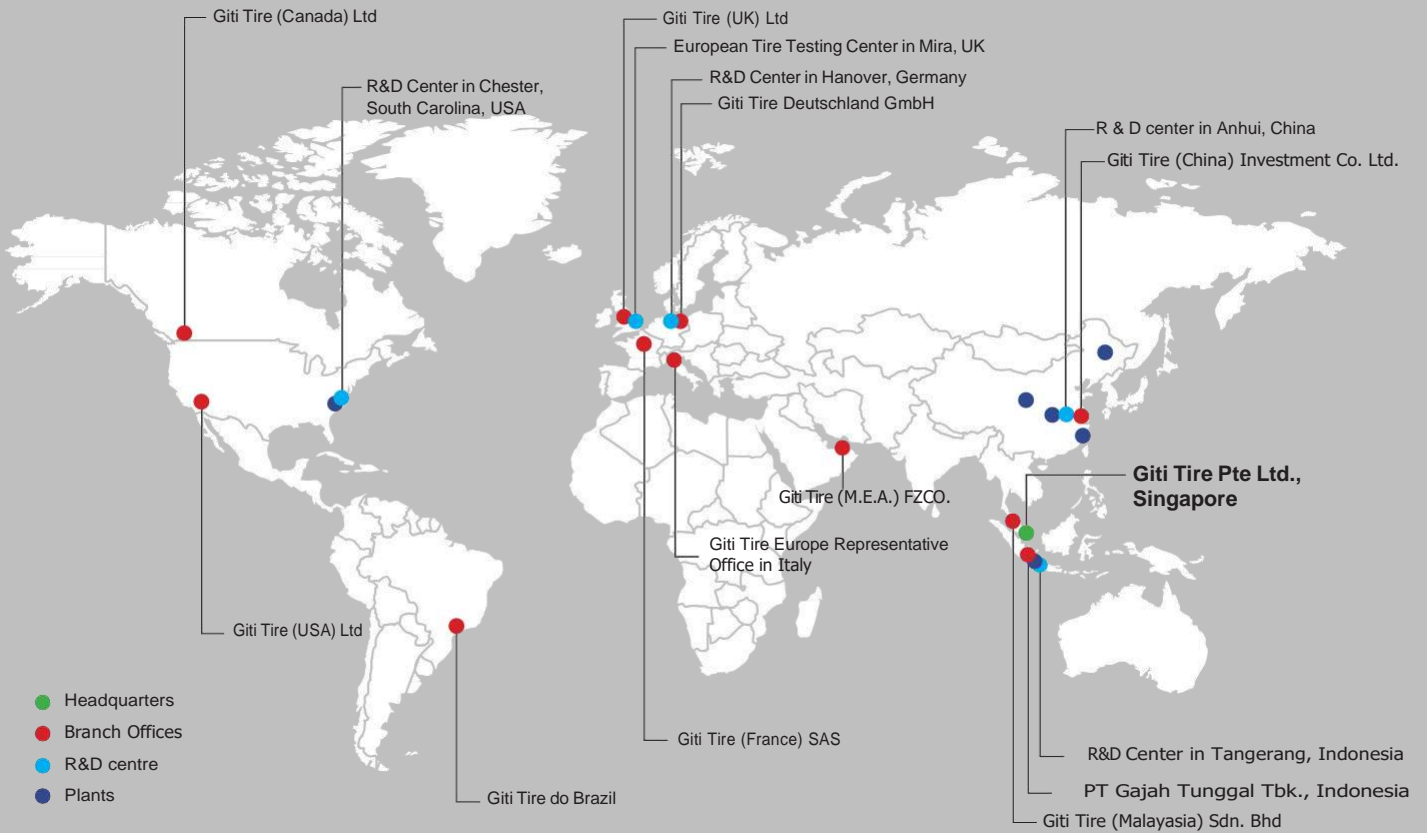

Dextero Tires is a brand by Giti Tire, a Singapore based global tire company. Giti Tire has been in the tire business for more than 70 years. The company has become one of the world's largest tire manufacturers, serving customers in more than 130 countries.

2018 Revenue

USD 3.2 Billion

5 R&D and Testing Centers
4 R&D in Germany, USA, China,
Indonesia, and 1 testing center in UK

8 Manufacturing Plants
6 in China, 1 in Indonesia
1 Newly opened in the US

12 Offices
Singapore, Indonesia, Malaysia, China, U.S., Canada,
U.K., Germany, France, Brazil, Italy and Dubai

More than

35,000 Employees
Worldwide

More than

70,000 Points of Sale
In more than 130 countries

A Strong Presence All Around the World

Giti Tire (China)

PT Gajah Tunggal Tbk (Indonesia)

Giti Tire (USA)

Giti Tire (Germany)

Giti Tire (United Kingdom)

Giti Tire (Brazil)

DEXTERO

TOURING DTR1

The DEXTERO TOURING DTR1 is a new all season touring tire designed for passenger and crossover vehicles. The DTR1 delivers all season performance with precise handling and control in wet and dry, and a quiet, comfortable ride.